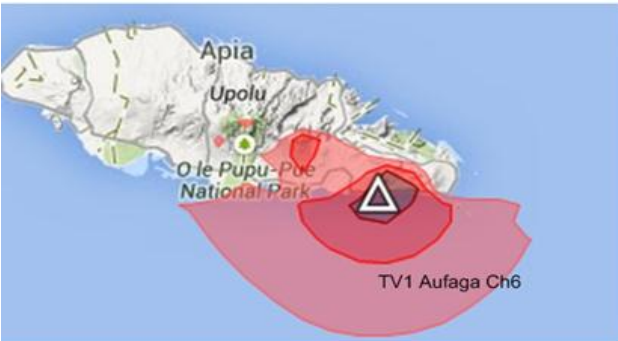

Samoa Quality Broadcasting TV1 Television Coverage

Coverage Display						
<input checked="" type="checkbox"/>	45	dBµV/m	60	dBµV/m	Color	Light Red
<input checked="" type="checkbox"/>	60	dBµV/m	75	dBµV/m		Red
<input checked="" type="checkbox"/>	75	dBµV/m	100	dBµV/m		Dark Red