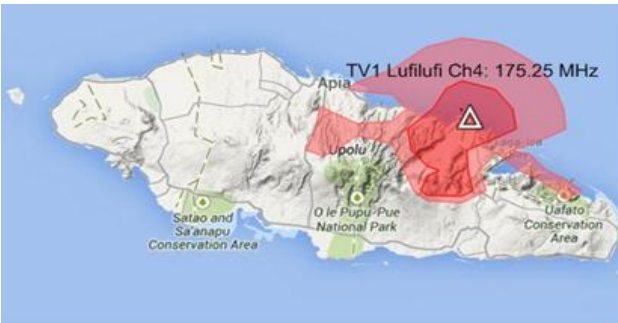

Samoa Quality Broadcasting TV1 Television Coverage

Coverage Display						
<input checked="" type="checkbox"/>	45	dBµV/m	60	dBµV/m	Color	Light Red
<input checked="" type="checkbox"/>	60	dBµV/m	75	dBµV/m		Red
<input checked="" type="checkbox"/>	75	dBµV/m	100	dBµV/m		Dark Red