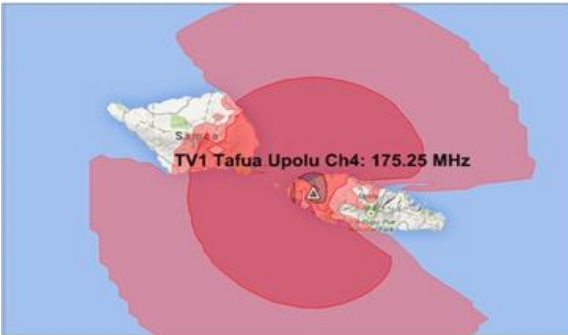

Samoa Quality Broadcasting TV1 Television Coverage

Coverage Display						
<input checked="" type="checkbox"/>	45	dBµV/m	60	dBµV/m	Color	Light Red
<input checked="" type="checkbox"/>	60	dBµV/m	75	dBµV/m		Red
<input checked="" type="checkbox"/>	75	dBµV/m	100	dBµV/m		Dark Red