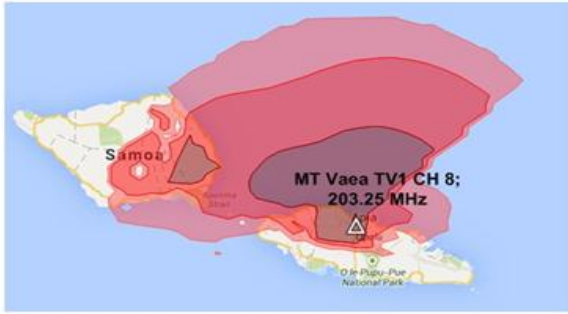

Samoa Quality Broadcasting TV1 Television Coverage

Coverage Display						
<input checked="" type="checkbox"/>	45	dBµV/m	60	dBµV/m	Color	Light Red
<input checked="" type="checkbox"/>	60	dBµV/m	75	dBµV/m		Red
<input checked="" type="checkbox"/>	75	dBµV/m	100	dBµV/m		Dark Red