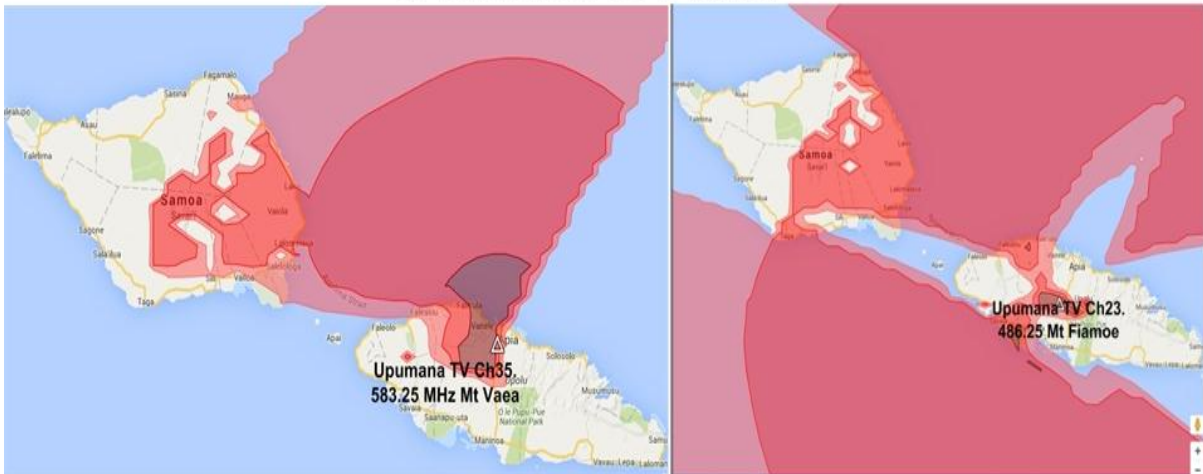

UPUMANA TV COVERAGE

From	To	Color
☒ 45 dBuV/m	60 dBuV/m	Light Red
☒ 60 dBuV/m	75 dBuV/m	Red
☒ 75 dBuV/m	100 dBuV/m	Dark Red