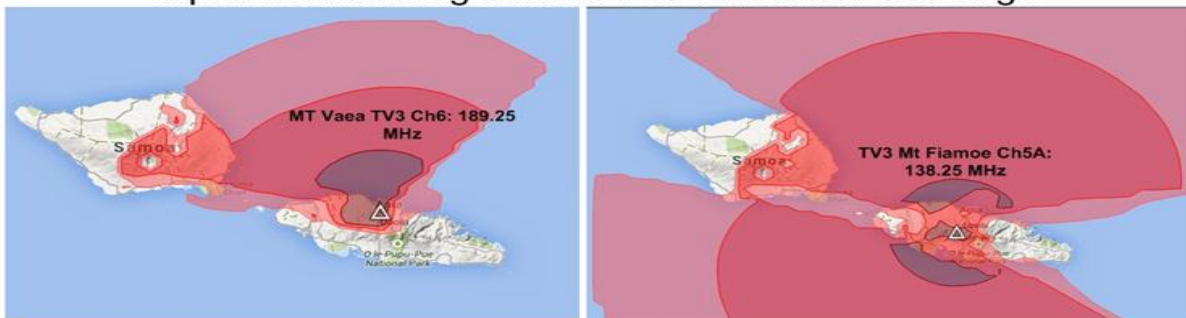

Apia Broadcasting Limited TV3 Television Coverage

Coverage Display		
From	To	Color
☒ 45 dBµV/m	60 dBµV/m	Light Red
☒ 60 dBµV/m	75 dBµV/m	Red
☒ 75 dBµV/m	100 dBµV/m	Dark Red