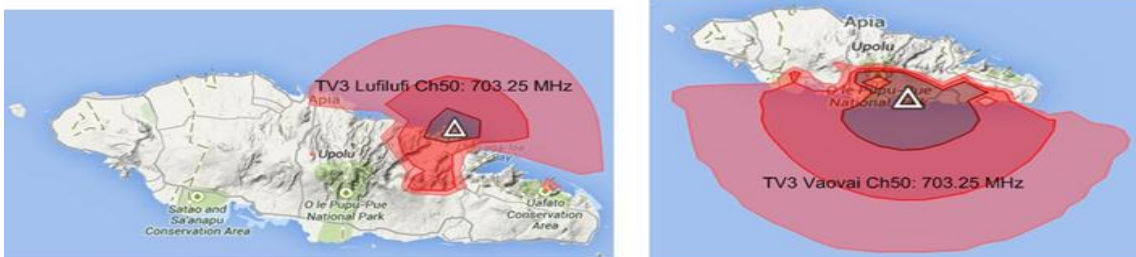

Apia Broadcasting Limited TV3 Television Coverage

Coverage Display		
From	To	Color
☒ 45 dBµV/m	60 dBµV/m	Light Red
☒ 60 dBµV/m	75 dBµV/m	Red
☒ 75 dBµV/m	100 dBµV/m	Dark Red