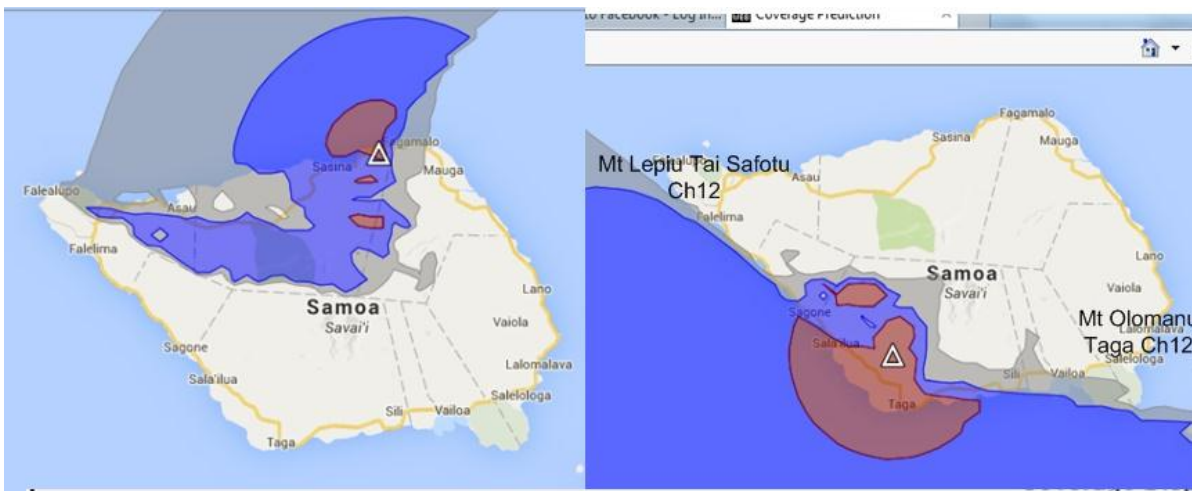

From	To	Color
☒ 45 dBµV/m	60 dBµV/m	Light Grey
☒ 60 dBµV/m	75 dBµV/m	Blue
☒ 75 dBµV/m	100 dBµV/m	Dark Red