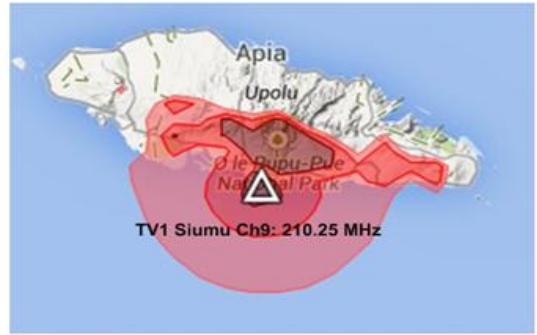

Samoa Quality Broadcasting TV1 Television Coverage

Coverage Display						
<input checked="" type="checkbox"/>	45	dBµV/m	60	dBµV/m	Color	Light Red
<input checked="" type="checkbox"/>	60	dBµV/m	75	dBµV/m		Red
<input checked="" type="checkbox"/>	75	dBµV/m	100	dBµV/m		Dark Red