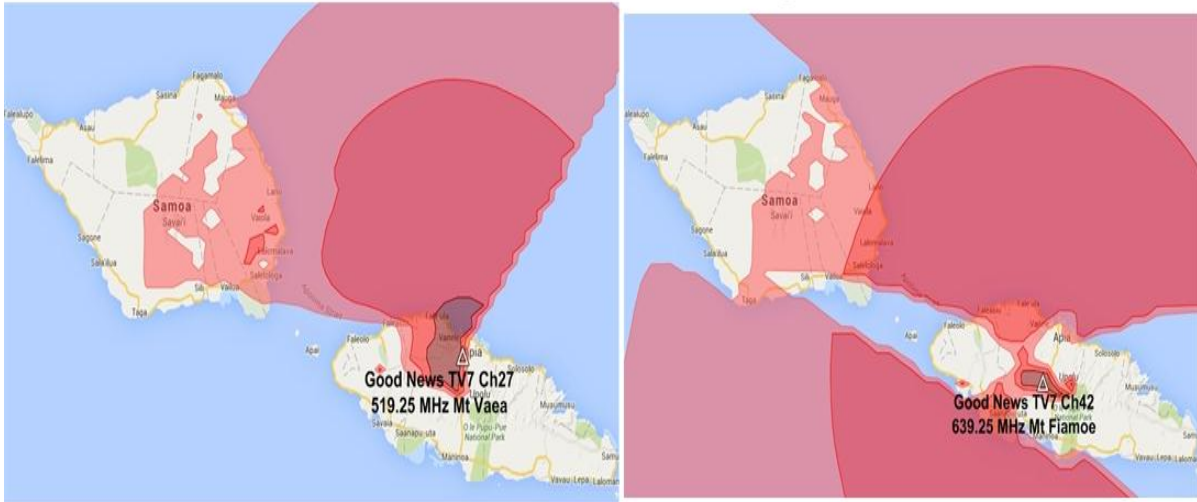

Good News TV7 Coverage

	From	To	Color
☒	45 dBμV/m	60 dBμV/m	Light Red
☒	60 dBμV/m	75 dBμV/m	Red
☒	75 dBμV/m	100 dBμV/m	Dark Red