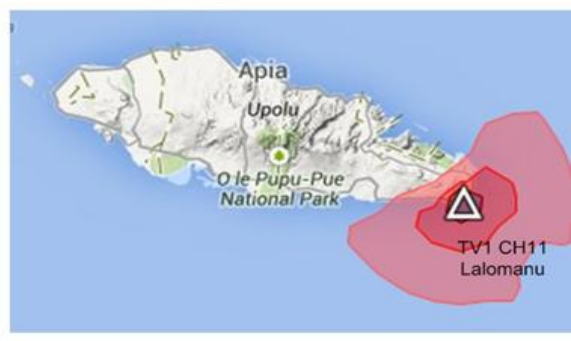

Samoa Quality Broadcasting TV1 Television Coverage

Coverage Display						
<input checked="" type="checkbox"/>	45	dBµV/m	60	dBµV/m	Color	Light Red
<input checked="" type="checkbox"/>	60	dBµV/m	75	dBµV/m		Red
<input checked="" type="checkbox"/>	75	dBµV/m	100	dBµV/m		Dark Red