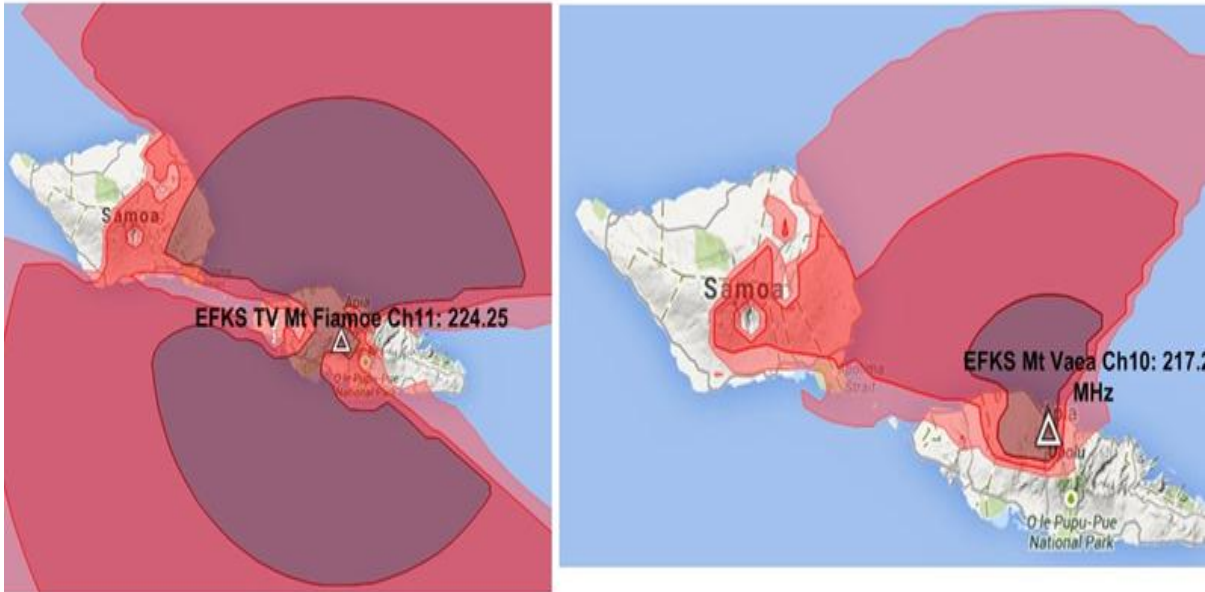

EFKS (TV2) Upolu - Television Coverage

Coverage Display		
From	To	Color
☒ 45 dBuV/m	60 dBuV/m	Light Red
☒ 60 dBuV/m	75 dBuV/m	Red
☒ 75 dBuV/m	100 dBuV/m	Dark Red