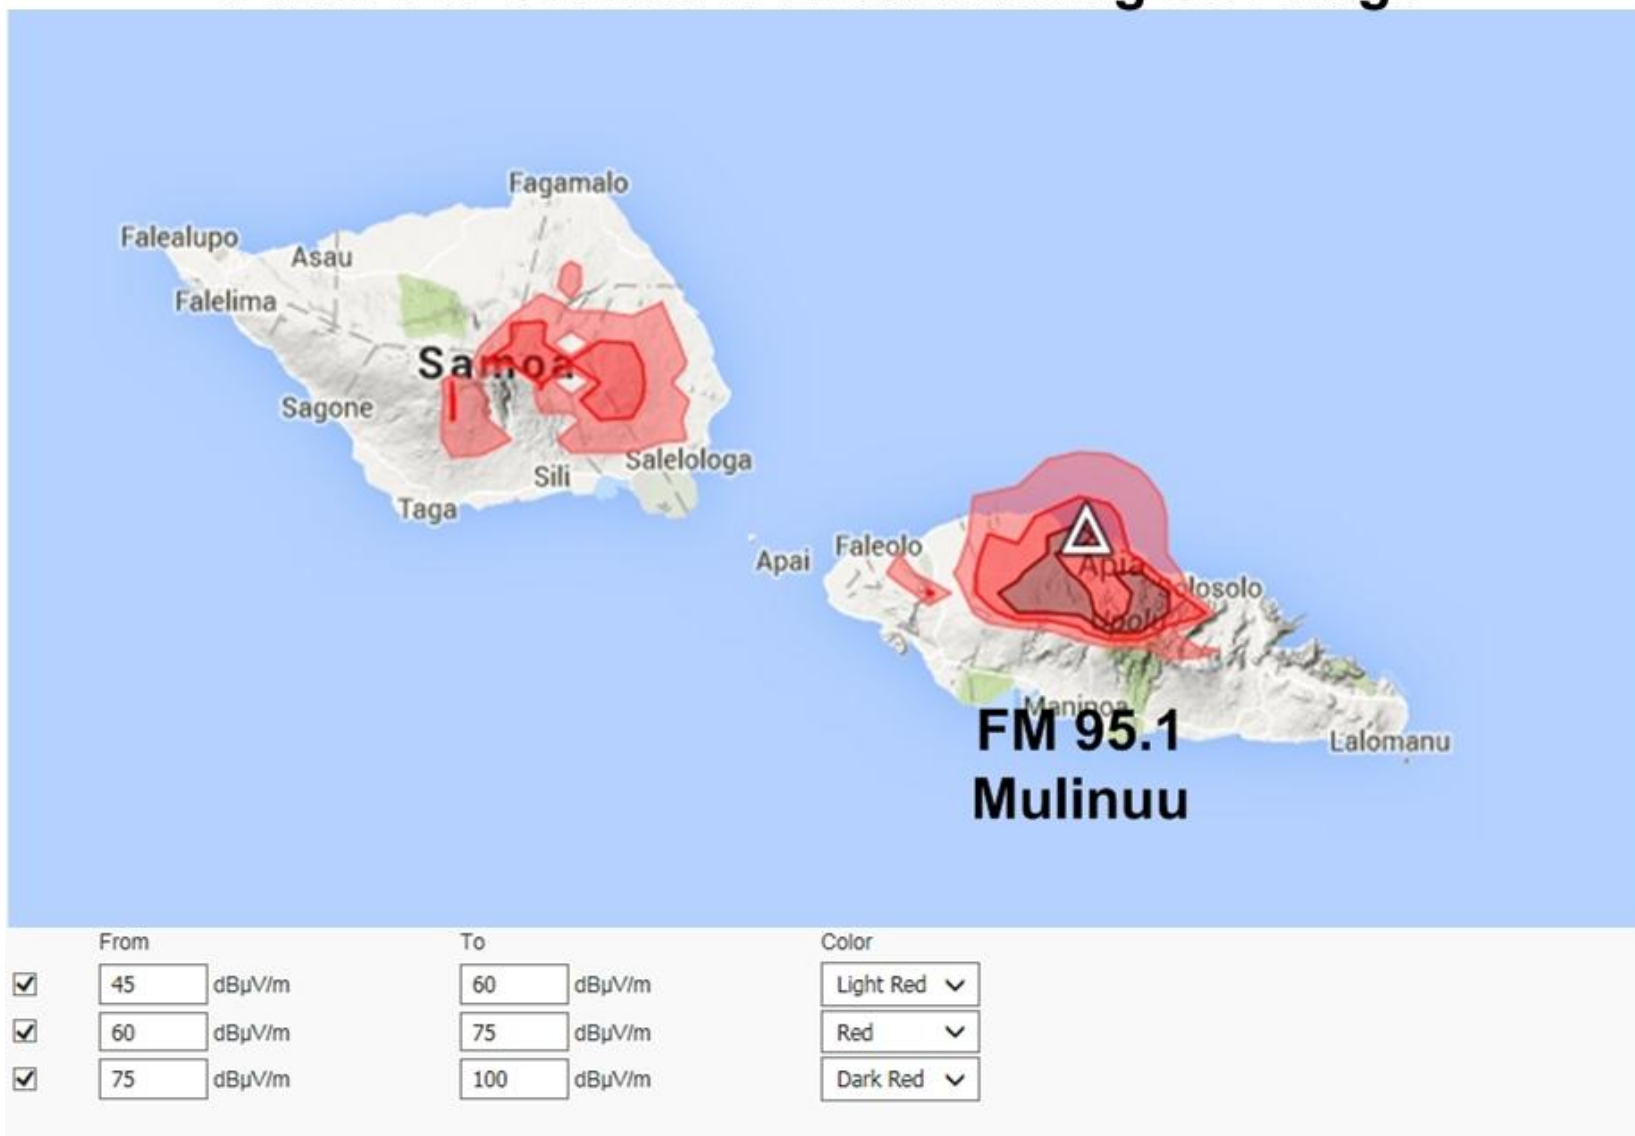

Youth For Christ FM Broadcasting Coverage