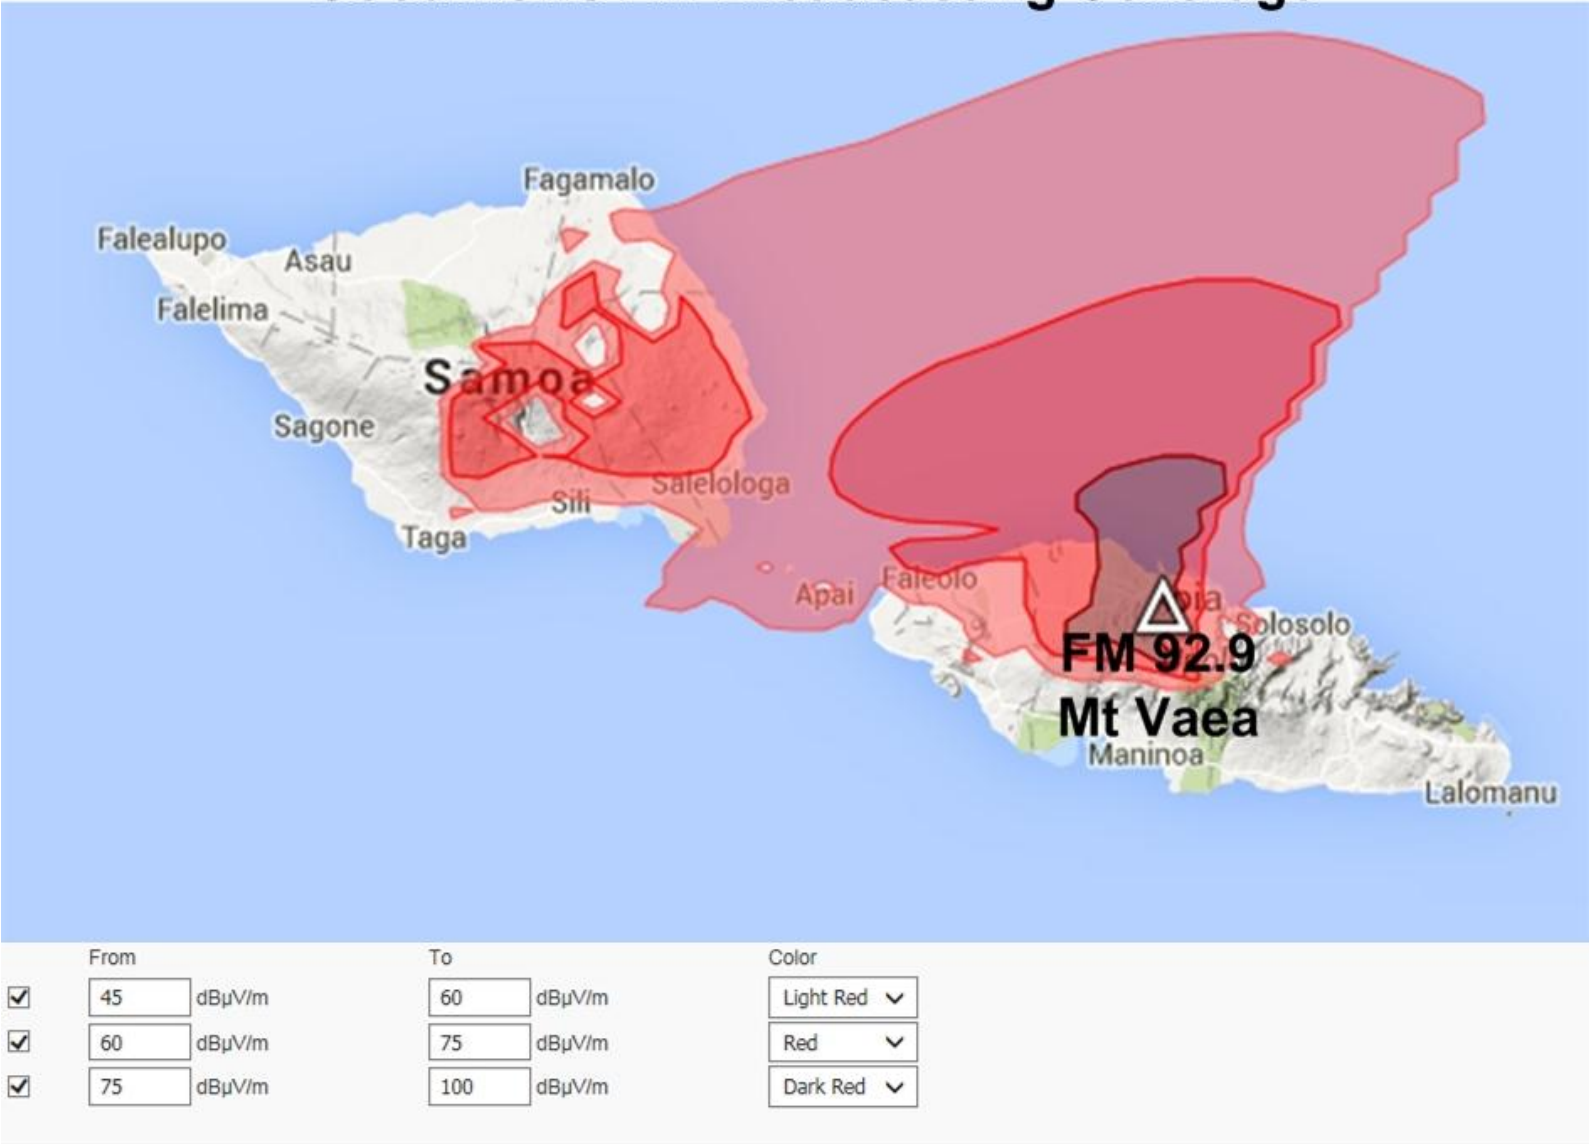

Good News FM Broadcasting Coverage