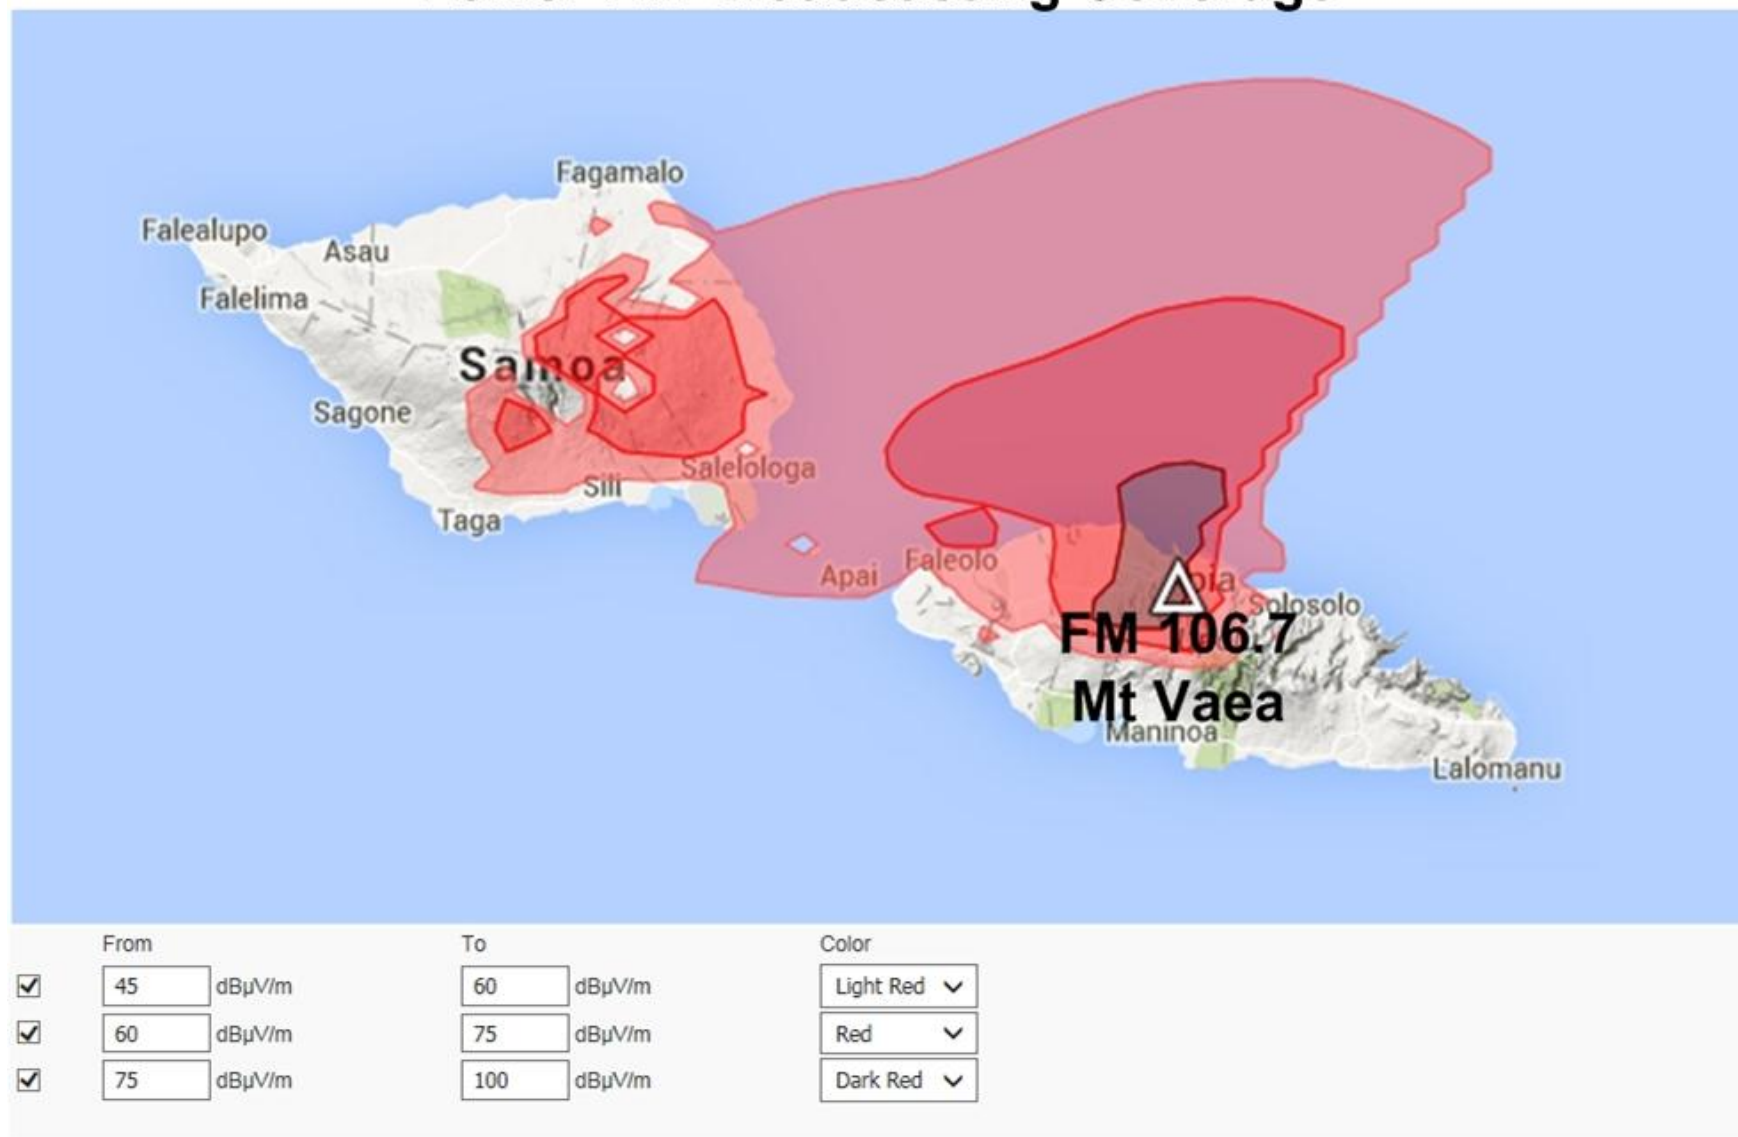

Power FM Broadcasting Coverage