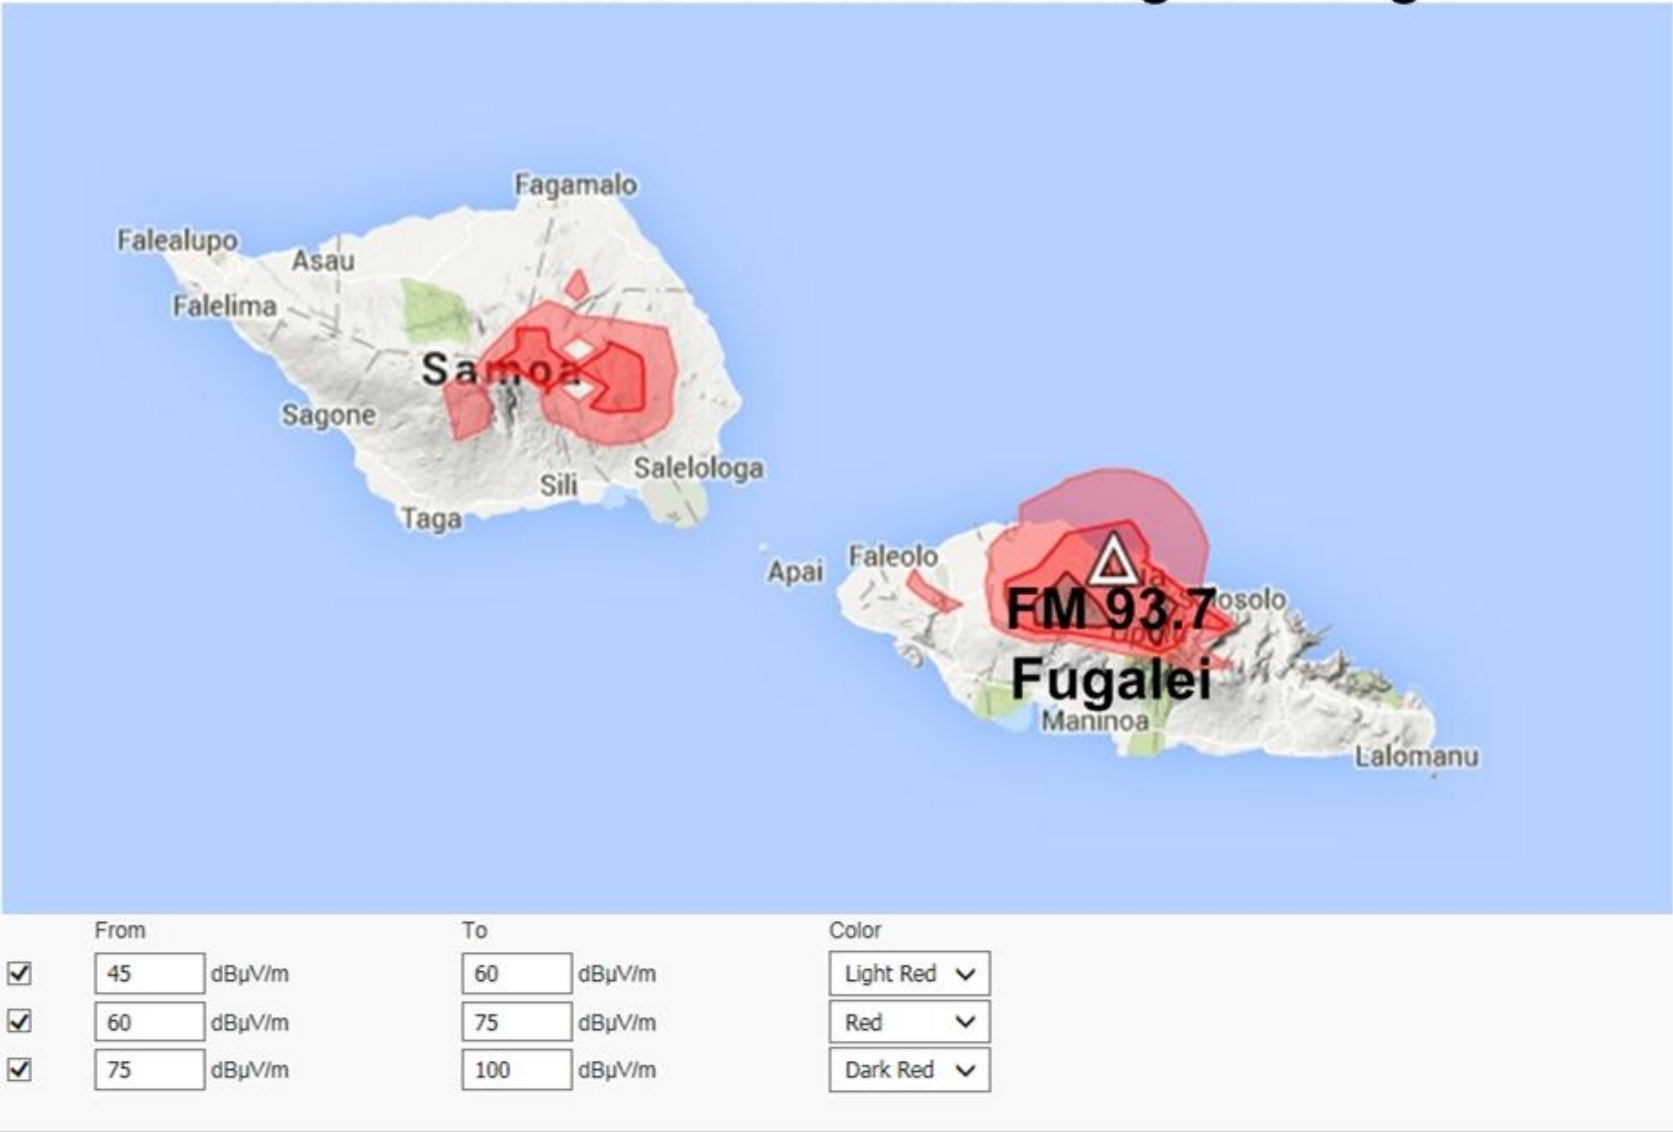

Talamua Media FM Broadcasting Coverage