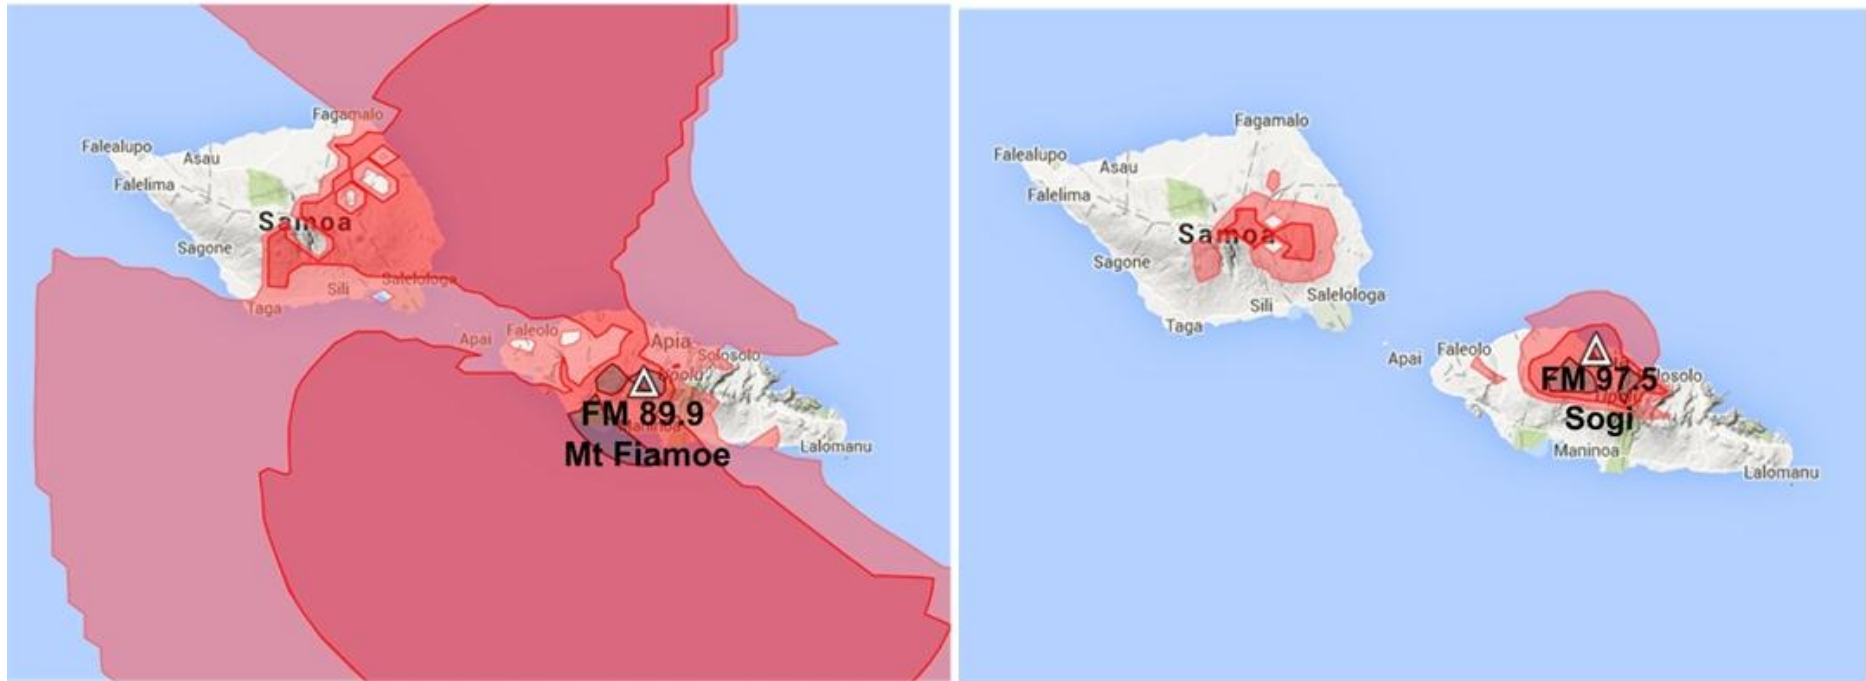

Worship Centre FM Broadcasting Coverage

	From		To		Color
☒	45	dBμV/m	60	dBμV/m	Light Red
☒	60	dBμV/m	75	dBμV/m	Red
☒	75	dBμV/m	100	dBμV/m	Dark Red