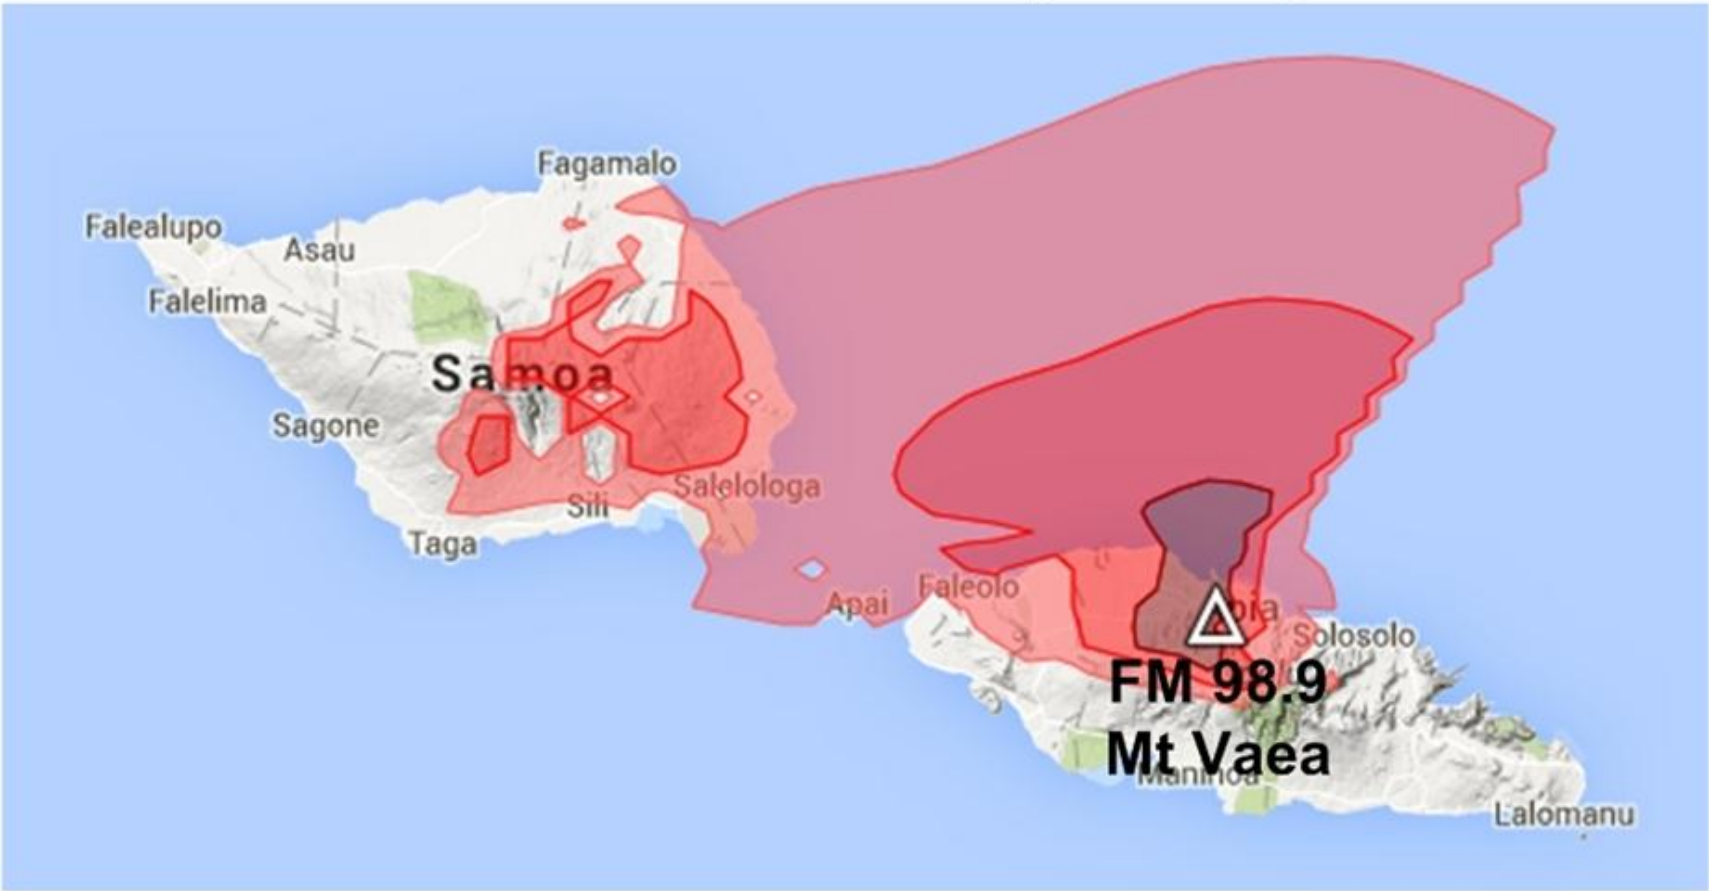

EFKS FM Broadcasting Coverage

	From	To	Color
☒	45 dBµV/m	60 dBµV/m	Light Red
☒	60 dBµV/m	75 dBµV/m	Red
☒	75 dBµV/m	100 dBµV/m	Dark Red