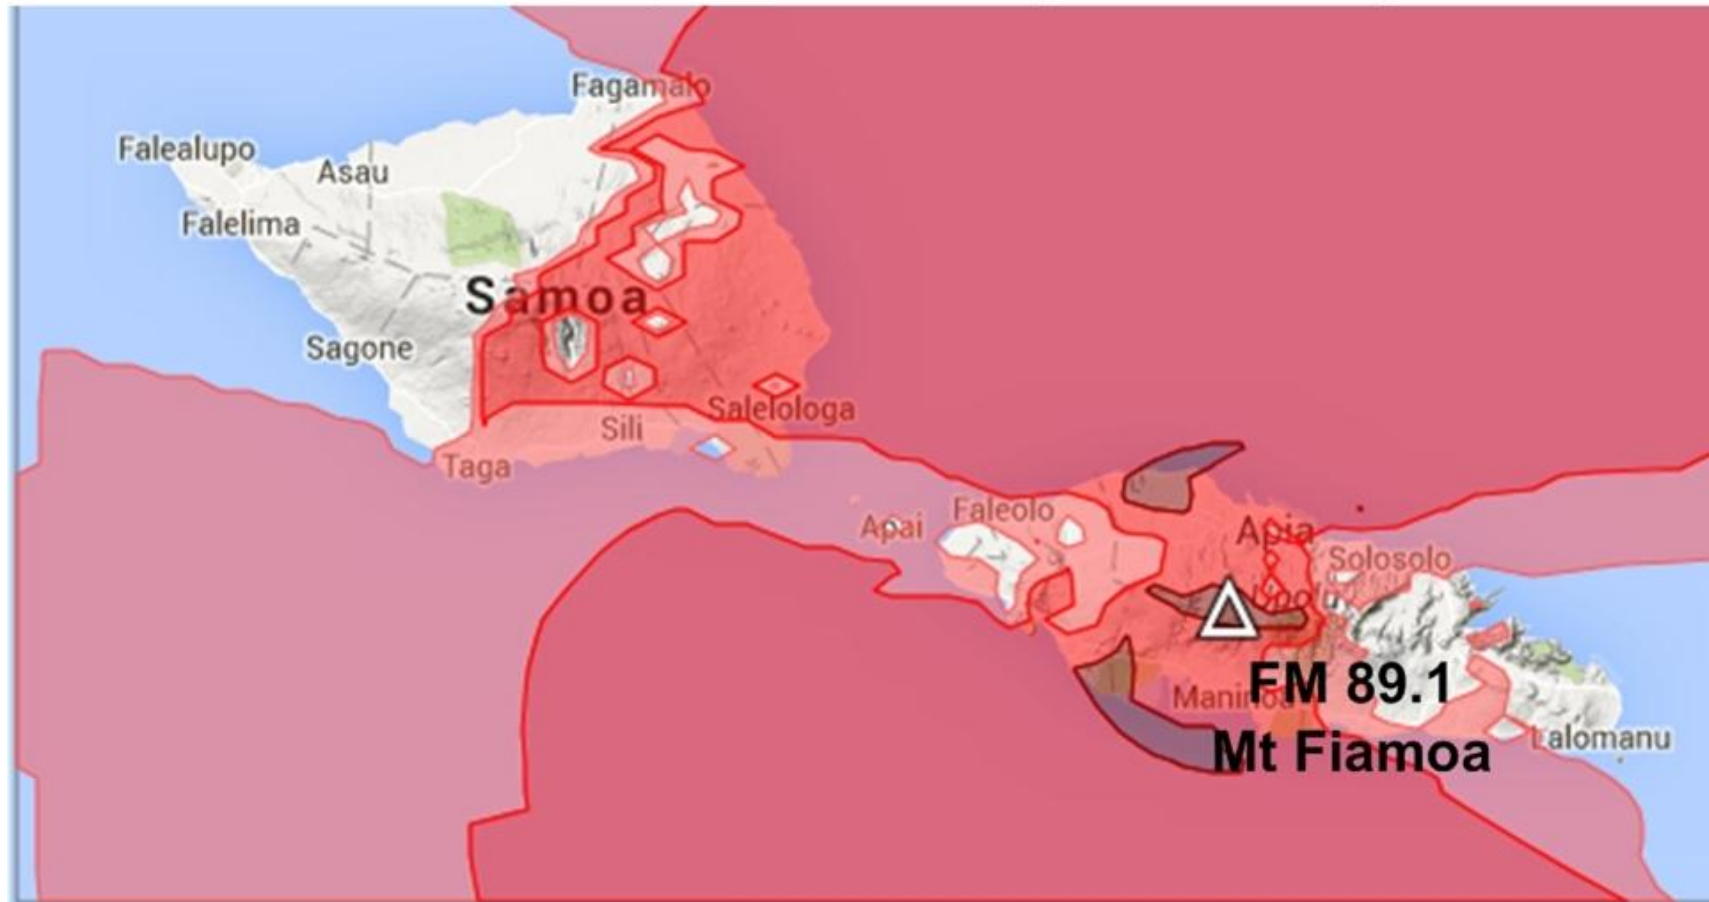

Samoa Quality Broadcasting FM Coverage

	From	To	Color
☒	45 dBµV/m	60 dBµV/m	Light Red
☒	60 dBµV/m	75 dBµV/m	Red
☒	75 dBµV/m	100 dBµV/m	Dark Red