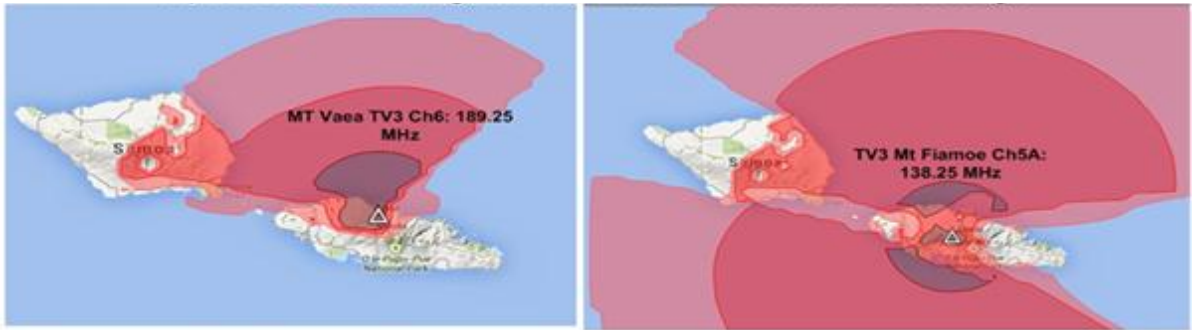

Apia Broadcasting Limited TV3 : Faafanua Malosiaga o Faasalalauga

From		To		Coverage Display	
☒	45 dBμV/m	60 dBμV/m	60 dBμV/m	Light Red	☒
☒	60 dBμV/m	75 dBμV/m	75 dBμV/m	Red	☒
☒	75 dBμV/m	100 dBμV/m	100 dBμV/m	Dark Red	☒