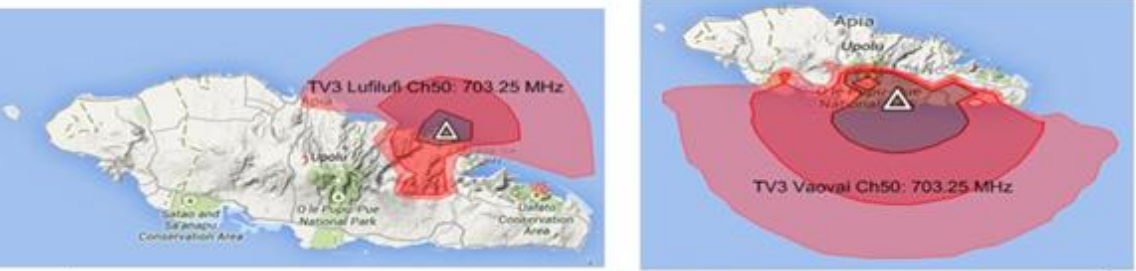

Apia Broadcasting Limited TV3 : Faafanua Malosiaga o Faasalalauga

From		To		Coverage Display	
☒	45 dBμV/m	60 dBμV/m	60 dBμV/m	Light Red	☒
☒	60 dBμV/m	75 dBμV/m	75 dBμV/m	Red	☒
☒	75 dBμV/m	100 dBμV/m	100 dBμV/m	Dark Red	☒