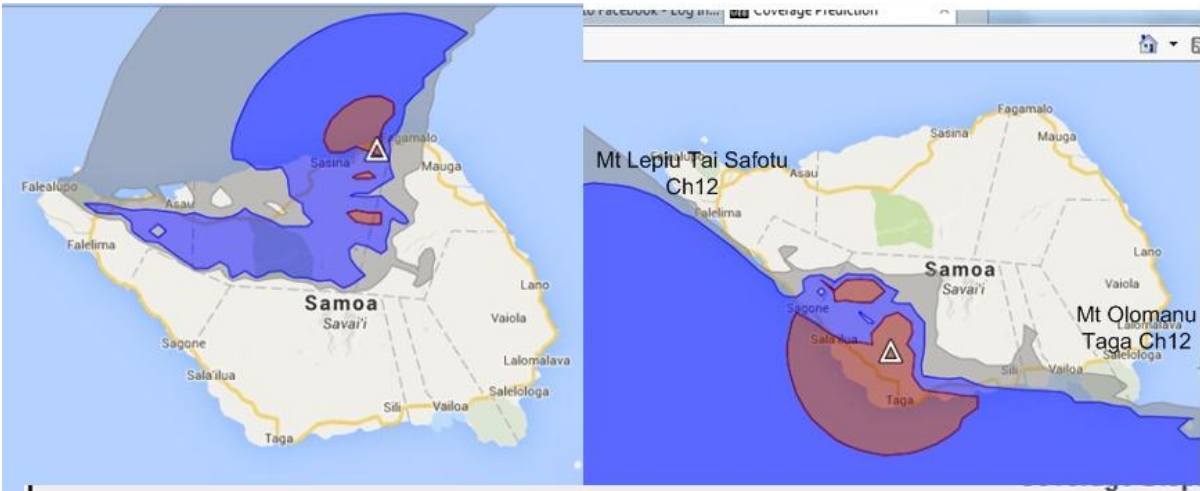

From		To		Color	
☒	45 dBμV/m	60 dBμV/m	60 dBμV/m	Light Grey	☐
☒	60 dBμV/m	75 dBμV/m	75 dBμV/m	Blue	☒
☒	75 dBμV/m	100 dBμV/m	100 dBμV/m	Dark Red	☒